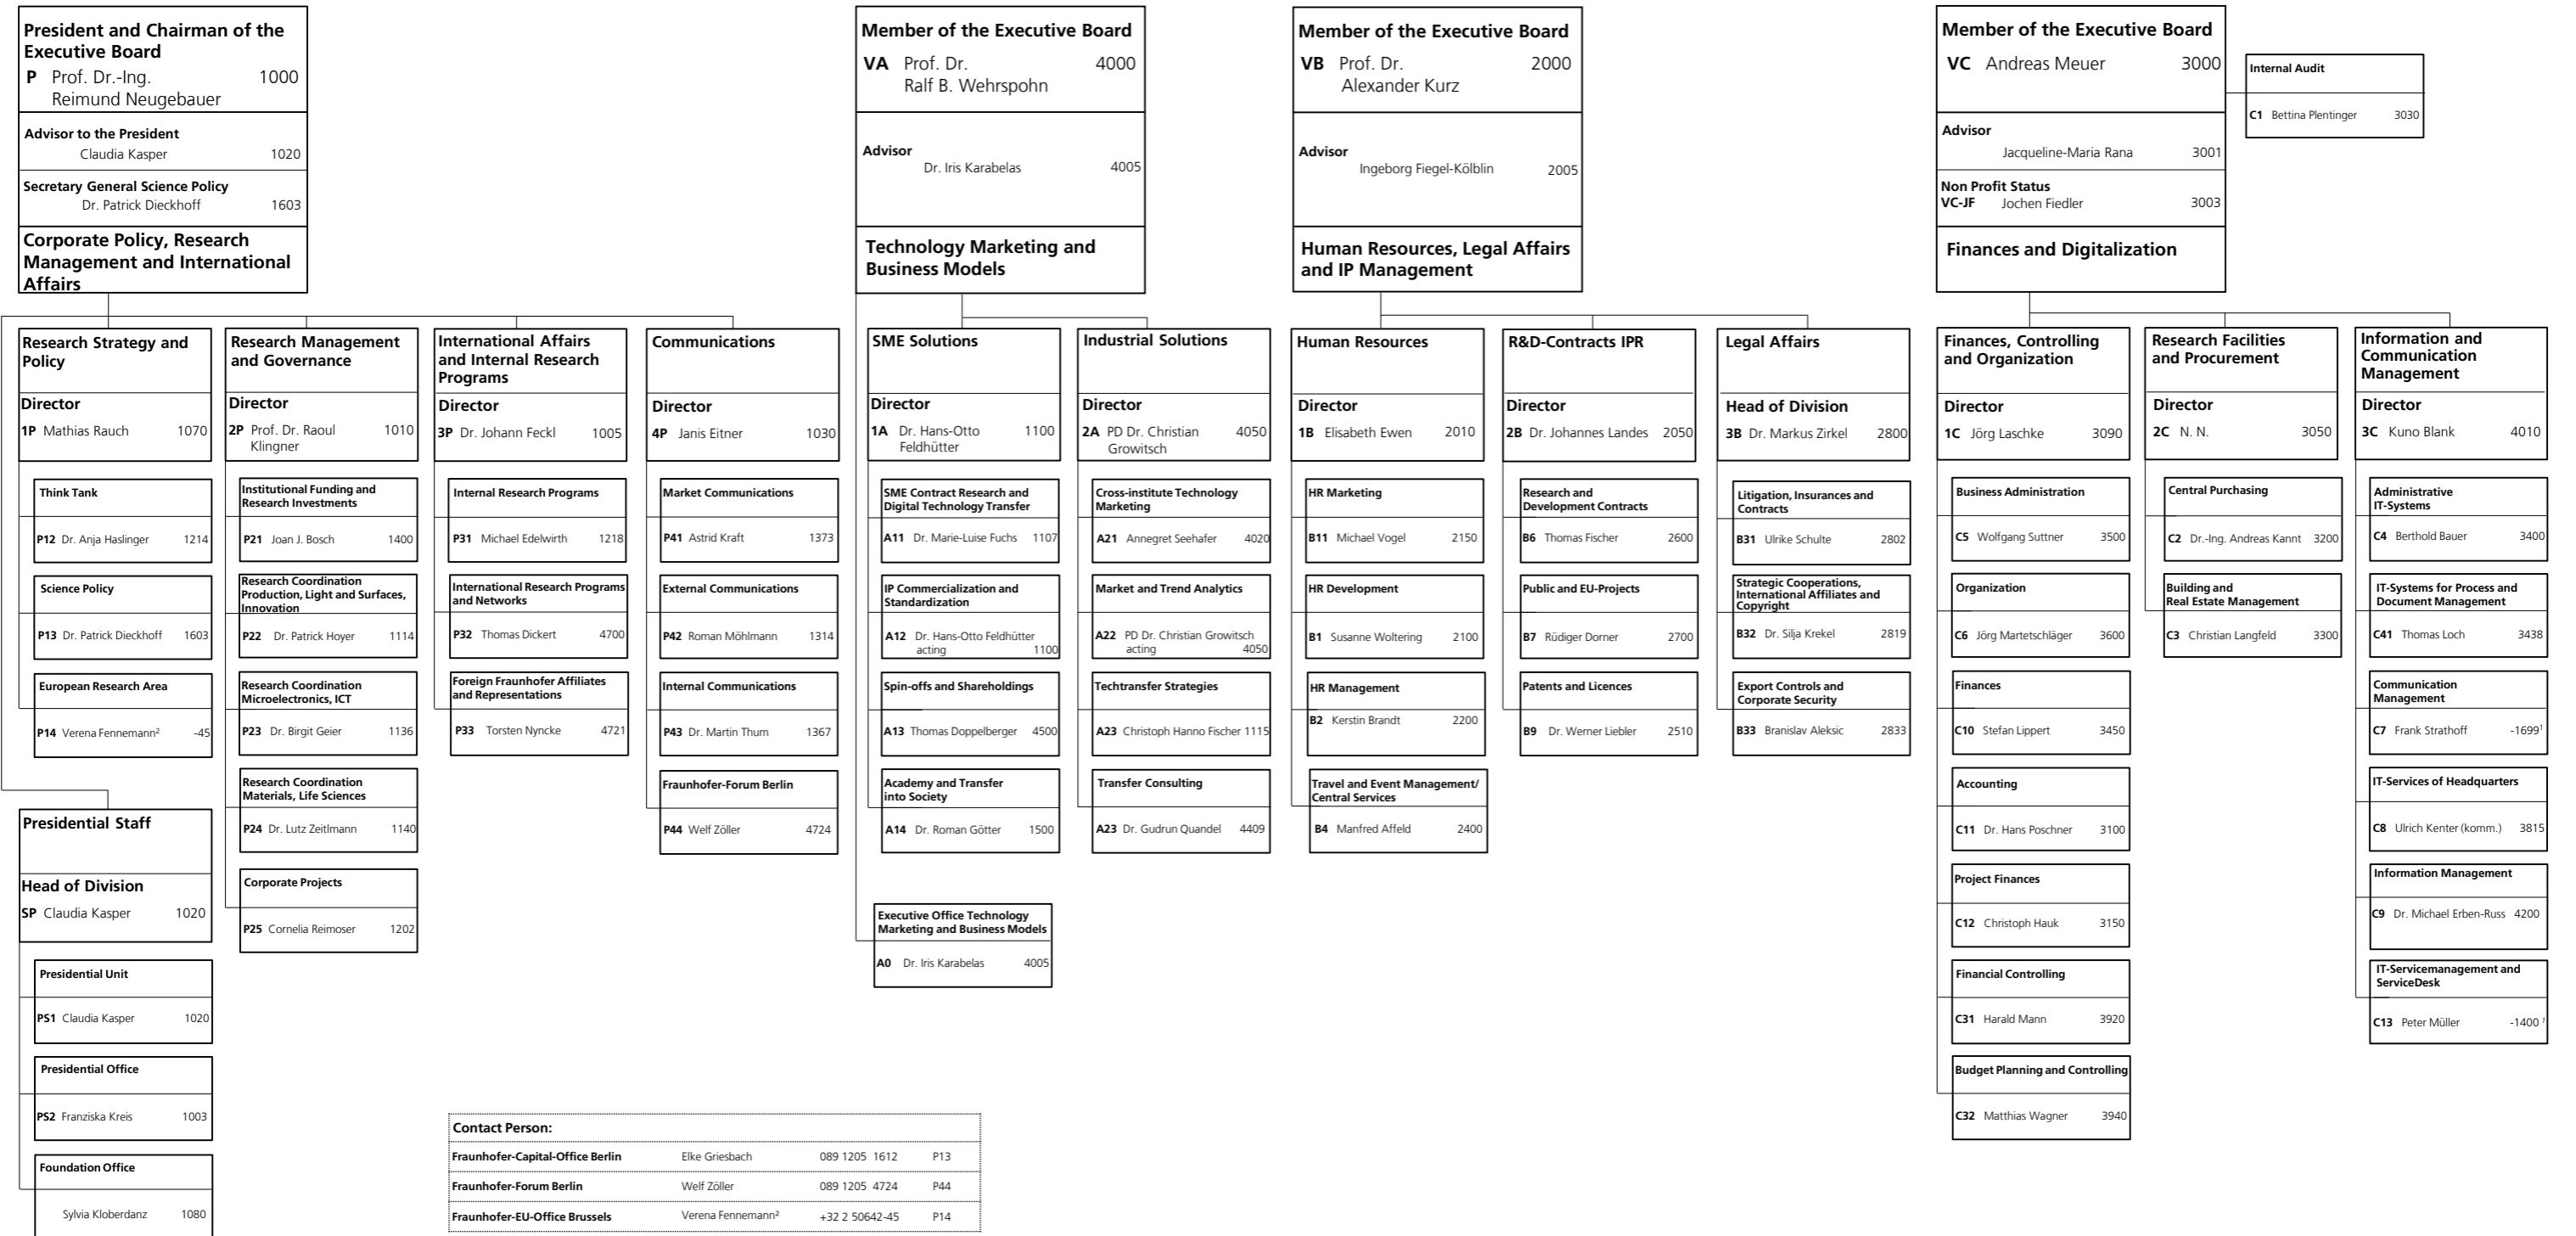

Organizational Structure

Headquarters of Fraunhofer-Gesellschaft

State: August 1, 2020

Legend:

Phone code before extension number:
 Office Munich and Berlin +49 89 1205-
 1 Office Birlinghoven +49 2241 14-
 2 Office Brussels +32 2 50642-